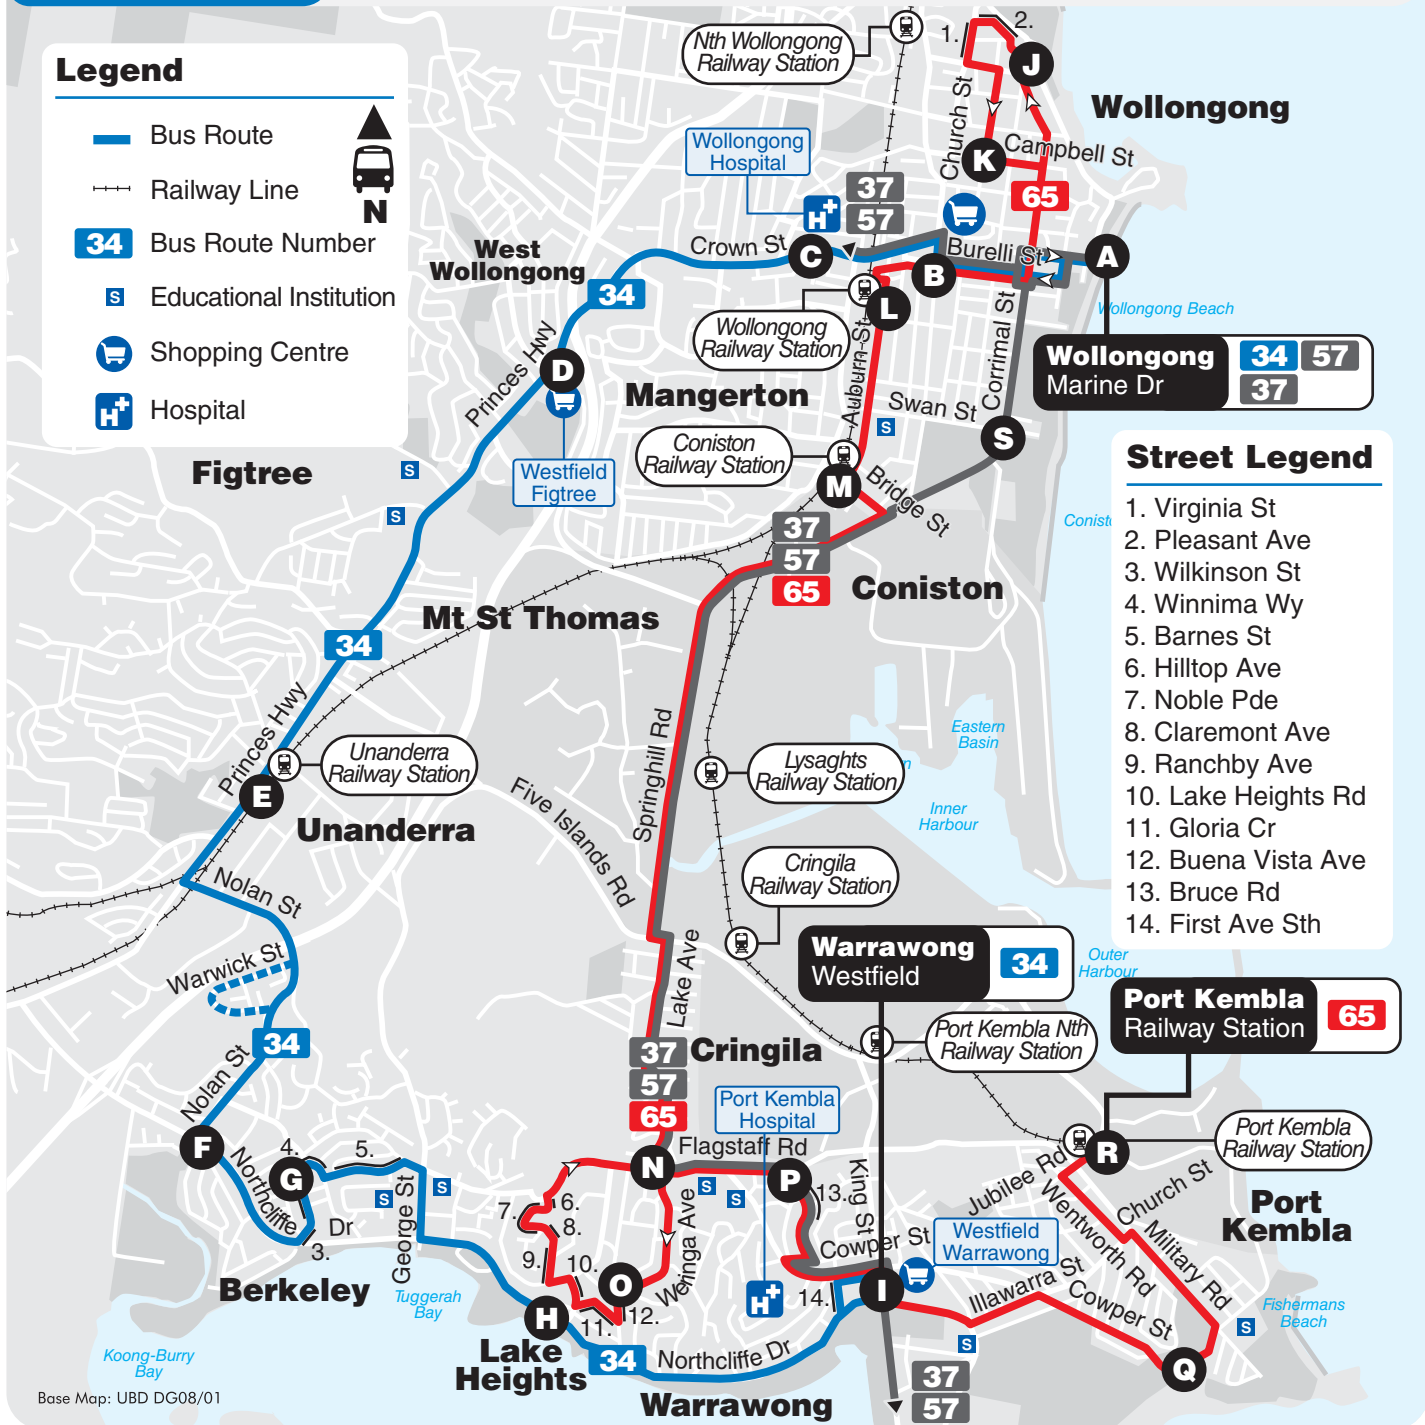

Legend

-  Bus Route
-  Railway Line
- 34** Bus Route Number
-  Educational Institution
-  Shopping Centre
-  Hospital

Wollongong 34 57
Marine Dr 37

Street Legend

1. Virginia St
2. Pleasant Ave
3. Wilkinson St
4. Winnima Wy
5. Barnes St
6. Hilltop Ave
7. Noble Pde
8. Claremont Ave
9. Ranchby Ave
10. Lake Heights Rd
11. Gloria Cr
12. Buena Vista Ave
13. Bruce Rd
14. First Ave Sth

Warrawong 34
Westfield

Port Kembla 65
Railway Station