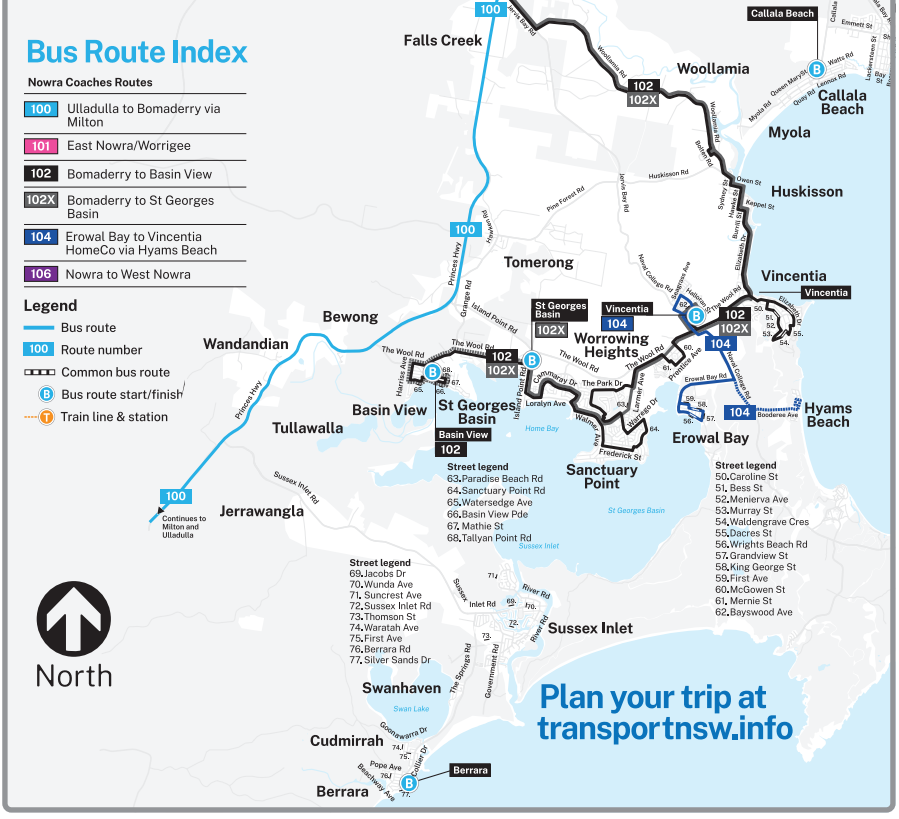

LOOK FOR ROUTE 101 + 106 East Nowra / West Nowra Bus / Nowra Route Map