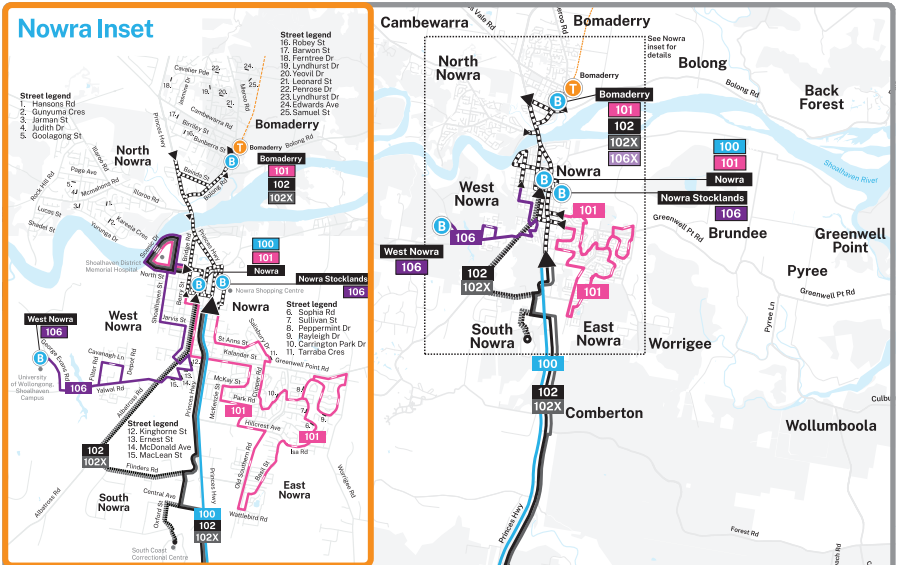

LOOK FOR ROUTE 101 + 106 East Nowra / West Nowra Bus / Nowra Route Map