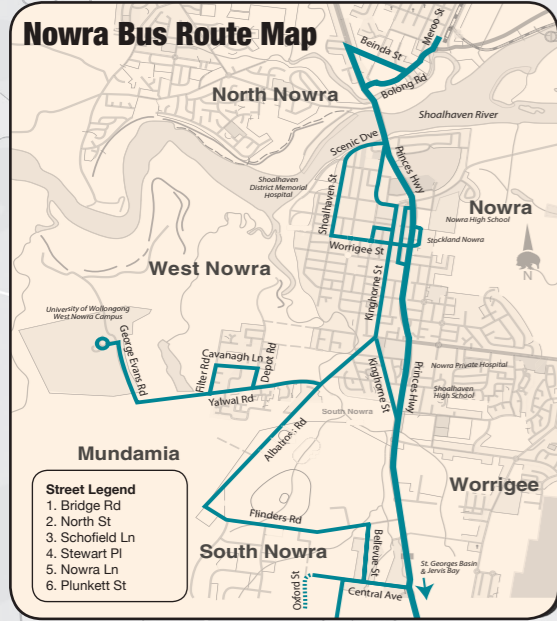

LOOK FOR ROUTES
102 & 103

Bay & Basin Bus Route Map

NOWRA COACHES Pty. Ltd

Connecting Bus Operators
Kennedy's Bus and Coach
www.kennedystours.com.au
Tel: 1300 133 477
Premier Motor Service
www.premierms.com.au
Tel: 13 34 10
Shoal Bus
Tel: 02 4423 2122
www.shoalbus.com.au
Stuarts Coaches
www.stuartscoaches.com.au
Tel: 02 4421 0332

PREMIER MOTOR SERVICE

CHANGE THE WAY YOU TRAVEL TODAY!