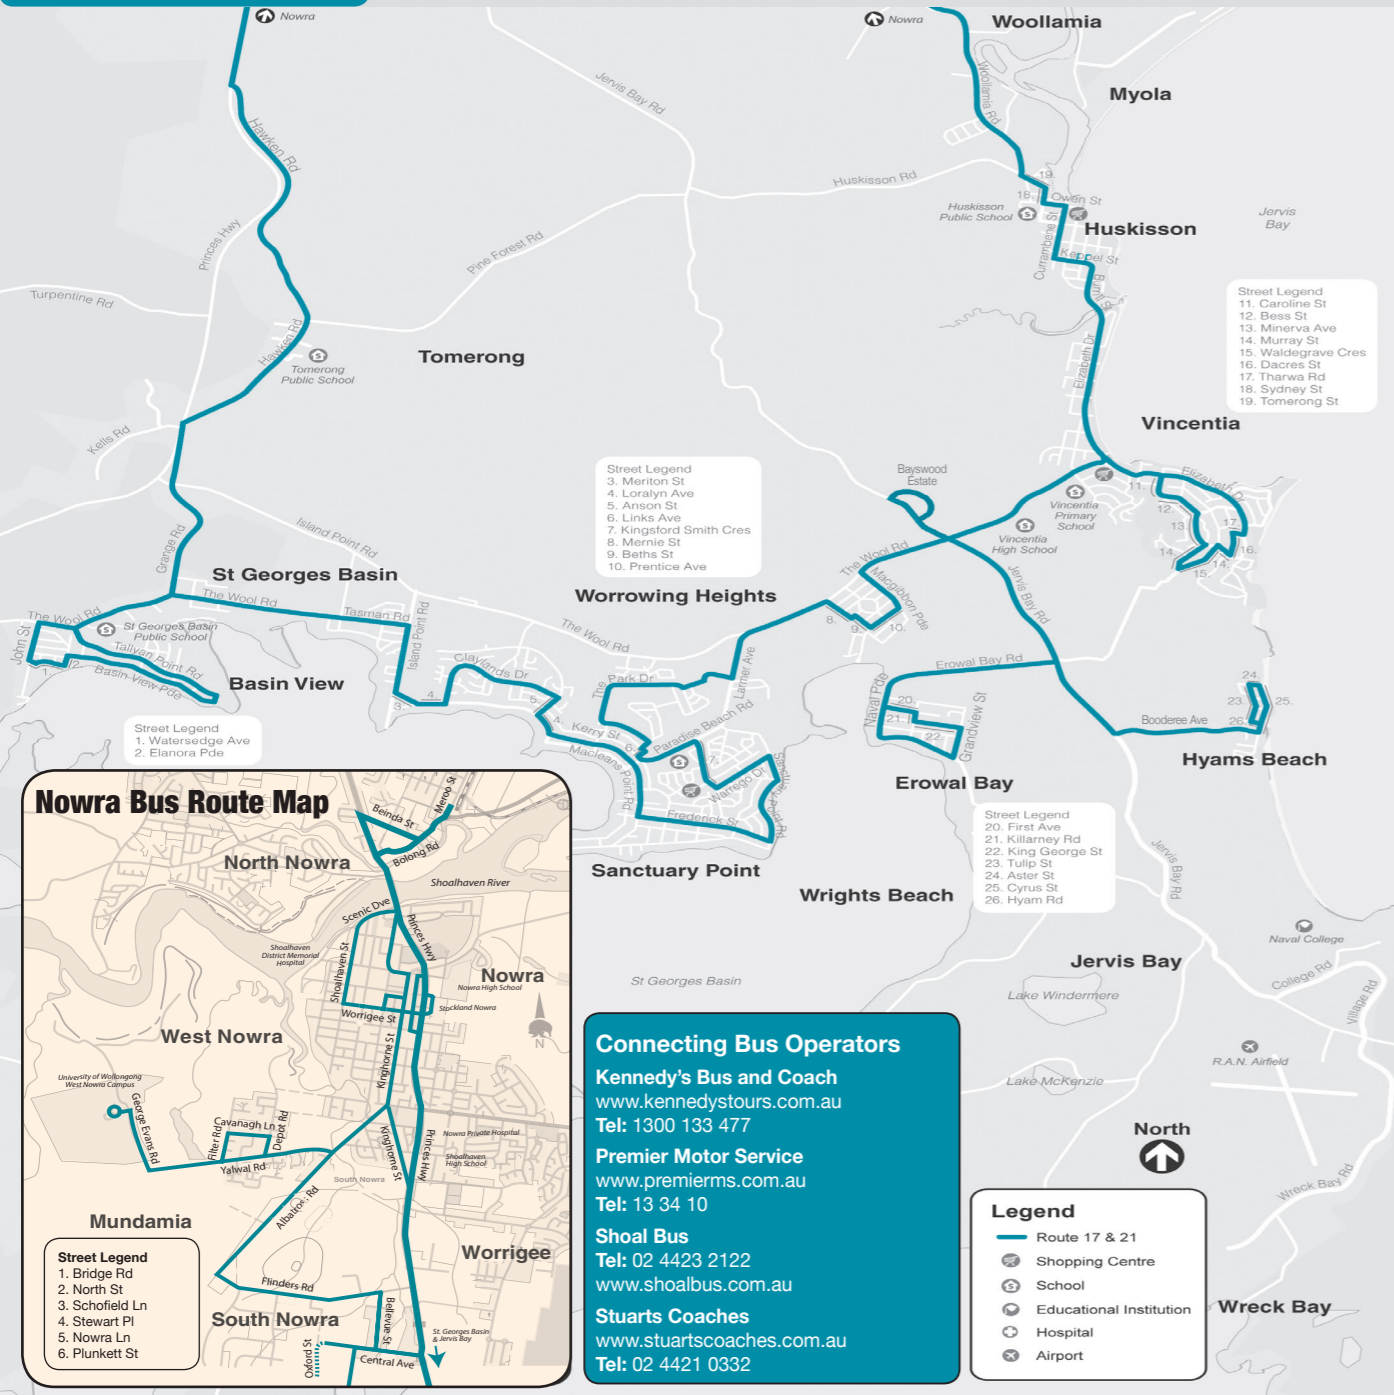

LOOK FOR ROUTES
102 & 103

Bay & Basin Bus Route Map

NOWRA COACHES Pty. Ltd

Connecting Bus Operators
Kennedy's Bus and Coach
www.kennedystours.com.au
Tel: 1300 133 477
Premier Motor Service
www.premierms.com.au
Tel: 13 34 10
Shoal Bus
Tel: 02 4423 2122
www.shoalbus.com.au
Stuarts Coaches
www.stuartscoaches.com.au
Tel: 02 4421 0332

PREMIER MOTOR SERVICE

CHANGE THE WAY YOU TRAVEL TODAY!