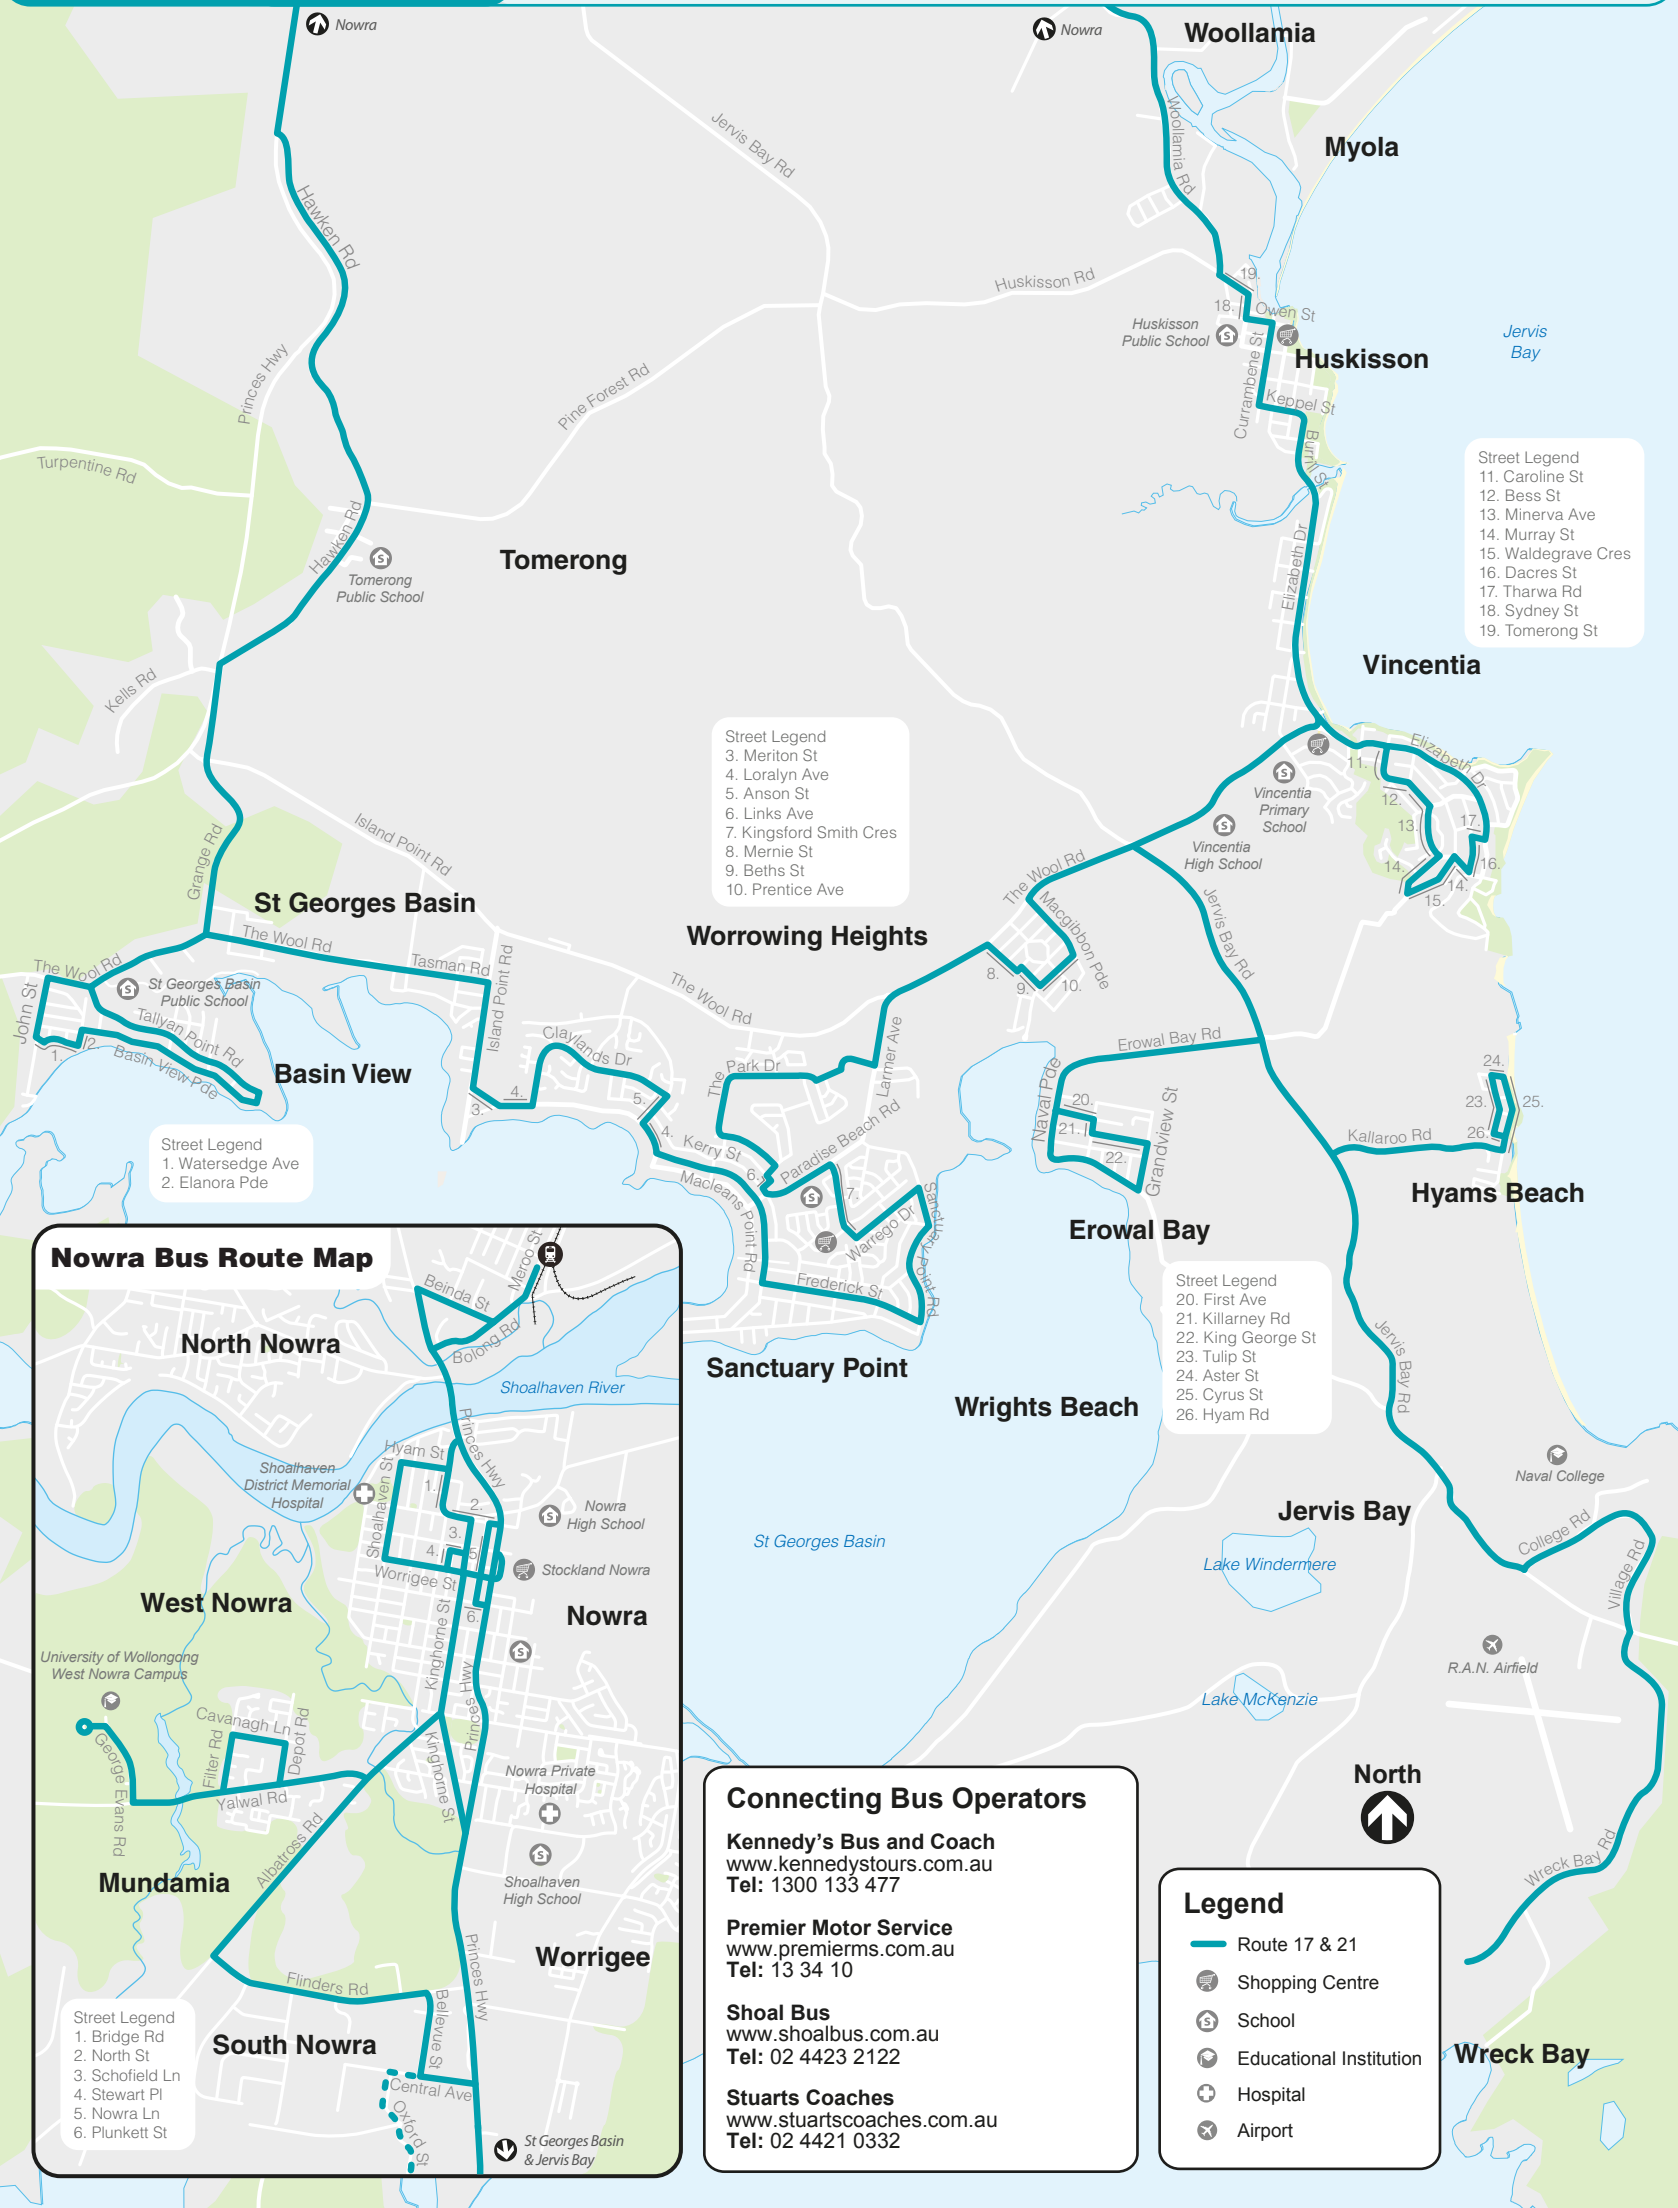

(Via Huskisson)	–	–	11.53am	1.25pm	3.30pm
(Via Bay & Basin)	7.10am	9.55am	–	–	–
Vincentia	7.12am	9.57am	11.55am	1.27pm	3.32pm
Visitors Centre	7.22am	10.07am	12.05pm	1.37pm	3.42pm
HMAS Creswell	7.27am	10.12am	12.10pm	1.42pm	3.47pm
Jervis Bay Village	7.30am	10.15am	12.13pm	1.45pm	3.50pm
Green Patch	7.37am	10.22am	12.20pm	1.52pm	3.57pm
Summercloud Bay	7.47am	10.32am	12.30pm	2.02pm	4.07pm
Wreck Bay Village	7.55am	10.37am	12.35pm	2.07pm	4.12pm

Vincentia to Wreck Bay Village – Saturday & Sunday

Bus arrives from Nowra

(Via Huskisson)	9.50am	–
(Via Bay & Basin)	–	2.00pm
Vincentia	9.52am	2.02pm
Visitors Centre	10.02am	2.12pm
HMAS Creswell	10.07am	2.17pm
Jervis Bay Village	10.10am	2.20pm
Green Patch	10.18am	2.28pm
Summercloud Bay	10.28am	2.38pm
Wreck Bay Village	10.33am	2.43pm

LOOK FOR BUS

17 & 21

Bus Route Map

- Street Legend**
- 11. Caroline St
 - 12. Bess St
 - 13. Minerva Ave
 - 14. Murray St
 - 15. Waldegrave Cres
 - 16. Dacres St
 - 17. Tharwa Rd
 - 18. Sydney St
 - 19. Tomerong St

- Street Legend**
- 3. Meriton St
 - 4. Lorayn Ave
 - 5. Anson St
 - 6. Links Ave
 - 7. Kingsford Smith Cres
 - 8. Mernie St
 - 9. Beths St
 - 10. Prentice Ave

- Street Legend**
- 1. Watersedge Ave
 - 2. Elanora Pde