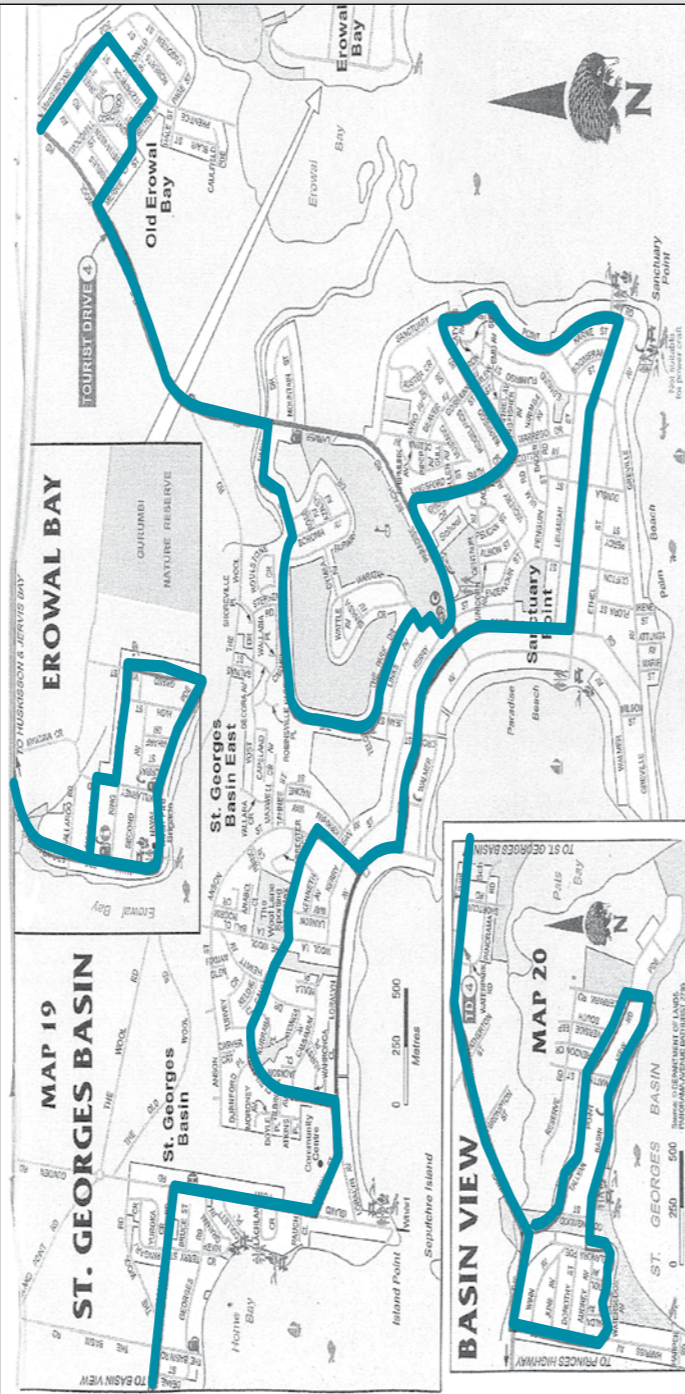

Jervis Bay Territory Bus Service

Transport initiative supplied by the Commonwealth of Australia and serviced by Nowra Coaches

Nowra Coaches Pty Ltd - Phone 4423 5244

Wreck Bay Village to Vincentia – (Weekdays)

Departs	6.25am	9.10am	11.10am	12.45pm	2.17pm
Wreck Bay Village	6.25am	9.10am	11.10am	12.45pm	2.17pm
Summercloud Bay	6.30am	9.15am	11.15am	12.48pm	2.22pm
Green Patch	6.40am	9.25am	11.25am	12.58pm	2.32pm
Jervis Bay Village	6.47am	9.32am	11.32am	1.05pm	2.39pm
HMAS Creswell	6.50am	9.35am	11.35am	1.08pm	2.42pm
Visitors Centre	6.55am	9.42am	11.41am	1.13pm	2.48pm
Vincentia	7.08am	9.53am	11.51am	1.23pm	2.58pm

Bus Departs

To Nowra (Via Huskisson)	7.10am	9.55am	–	1.25pm**	

**Services Sanctuary Point, St. Georges Basin & Basin View only.

(Via Bay & Basin)	–	–	11.53am	–	3.30pm

Wreck Bay Village to Vincentia – Saturday & Sunday

Departs (Via Bay & Basin)	9.08am	1.20pm
Wreck Bay Village	9.08am	1.20pm
Summercloud Bay	9.13am	1.25pm
Green Patch	9.23am	1.35pm
Jervis Bay Village	9.30am	1.42pm
HMAS Creswell	9.33am	1.45pm
Visitors Centre	9.38am	1.48pm
Vincentia	9.48am	1.58pm

Bus Departs

To Nowra (Via Huskisson)	9.50am	–

(Via Bay & Basin)	–	2.00pm

Vincentia to Wreck Bay Village – (Weekdays)

Bus arrives from Nowra

(Via Huskisson)	–	–	11.53am	1.25pm	3.30pm
(Via Bay & Basin)	7.10am	9.55am	–	–	–
Vincentia	7.12am	9.57am	11.55am	1.27pm	3.32pm
Visitors Centre	7.22am	10.07am	12.05pm	1.37pm	3.42pm
HMAS Creswell	7.27am	10.12am	12.10pm	1.42pm	3.47pm
Jervis Bay Village	7.30am	10.15am	12.13pm	1.45pm	3.50pm
Green Patch	7.37am	10.22am	12.20pm	1.52pm	3.57pm
Summercloud Bay	7.47am	10.32am	12.30pm	2.02pm	4.07pm
Wreck Bay Village	7.55am	10.37am	12.35pm	2.07pm	4.12pm

Vincentia to Wreck Bay Village – Saturday & Sunday

Bus arrives from Nowra

(Via Huskisson)	9.50am	–
(Via Bay & Basin)	–	2.00pm
Vincentia	9.52am	2.02pm
Visitors Centre	10.02am	2.12pm
HMAS Creswell	10.07am	2.17pm
Jervis Bay Village	10.10am	2.20pm
Green Patch	10.18am	2.28pm
Summercloud Bay	10.28am	2.38pm
Wreck Bay Village	10.33am	2.43pm

Look for bus numbers

17 21

Routes 732 733

Nowra to Bay & Basin

Buses Servicing
Nowra
Huskisson
Vincentia
Bay & Basin
Central Avenue
Tomerong

See back cover for detailed route descriptions

Price 50c