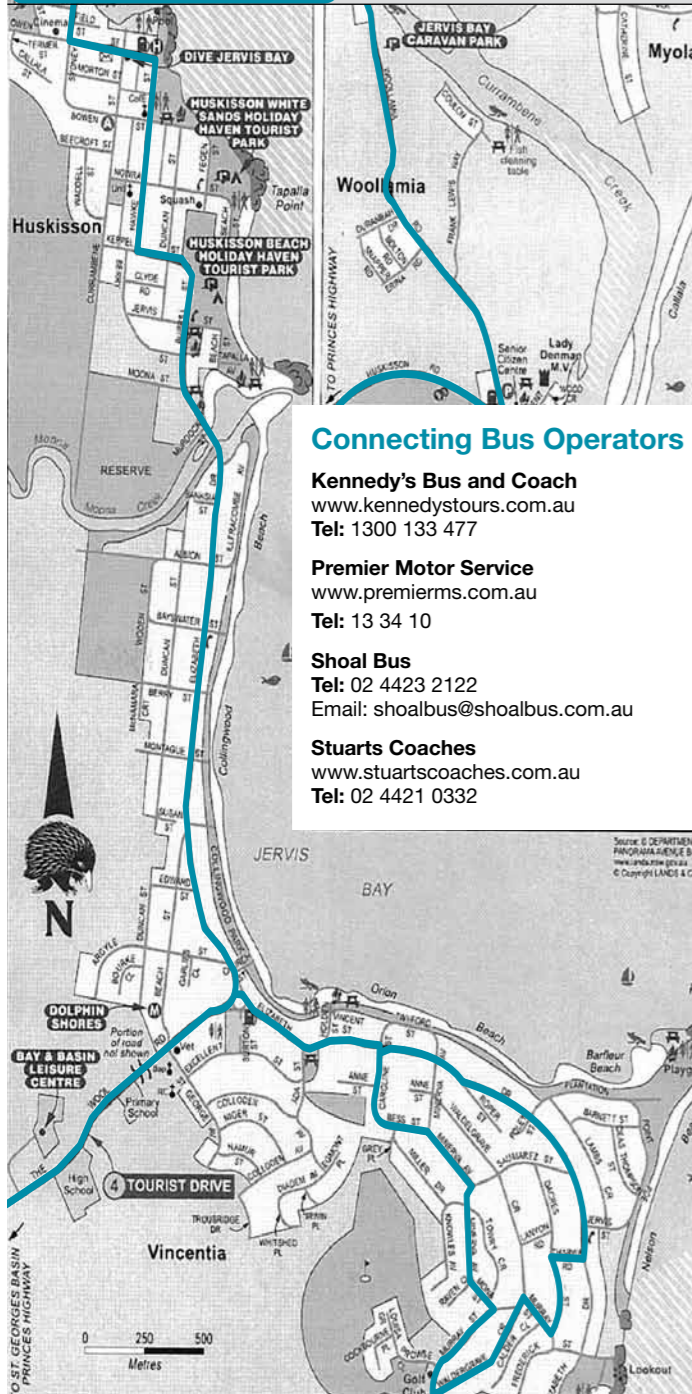

Bus Route Map

NOWRA COACHES Pty. Ltd

Connecting Bus Operators

Kennedy's Bus and Coach
www.kennedystours.com.au
Tel: 1300 133 477

Premier Motor Service
www.premierms.com.au
Tel: 13 34 10

Shoal Bus
Tel: 02 4423 2122
Email: shoalbus@shoalbus.com.au

Stuarts Coaches
www.stuartscoaches.com.au
Tel: 02 4421 0332